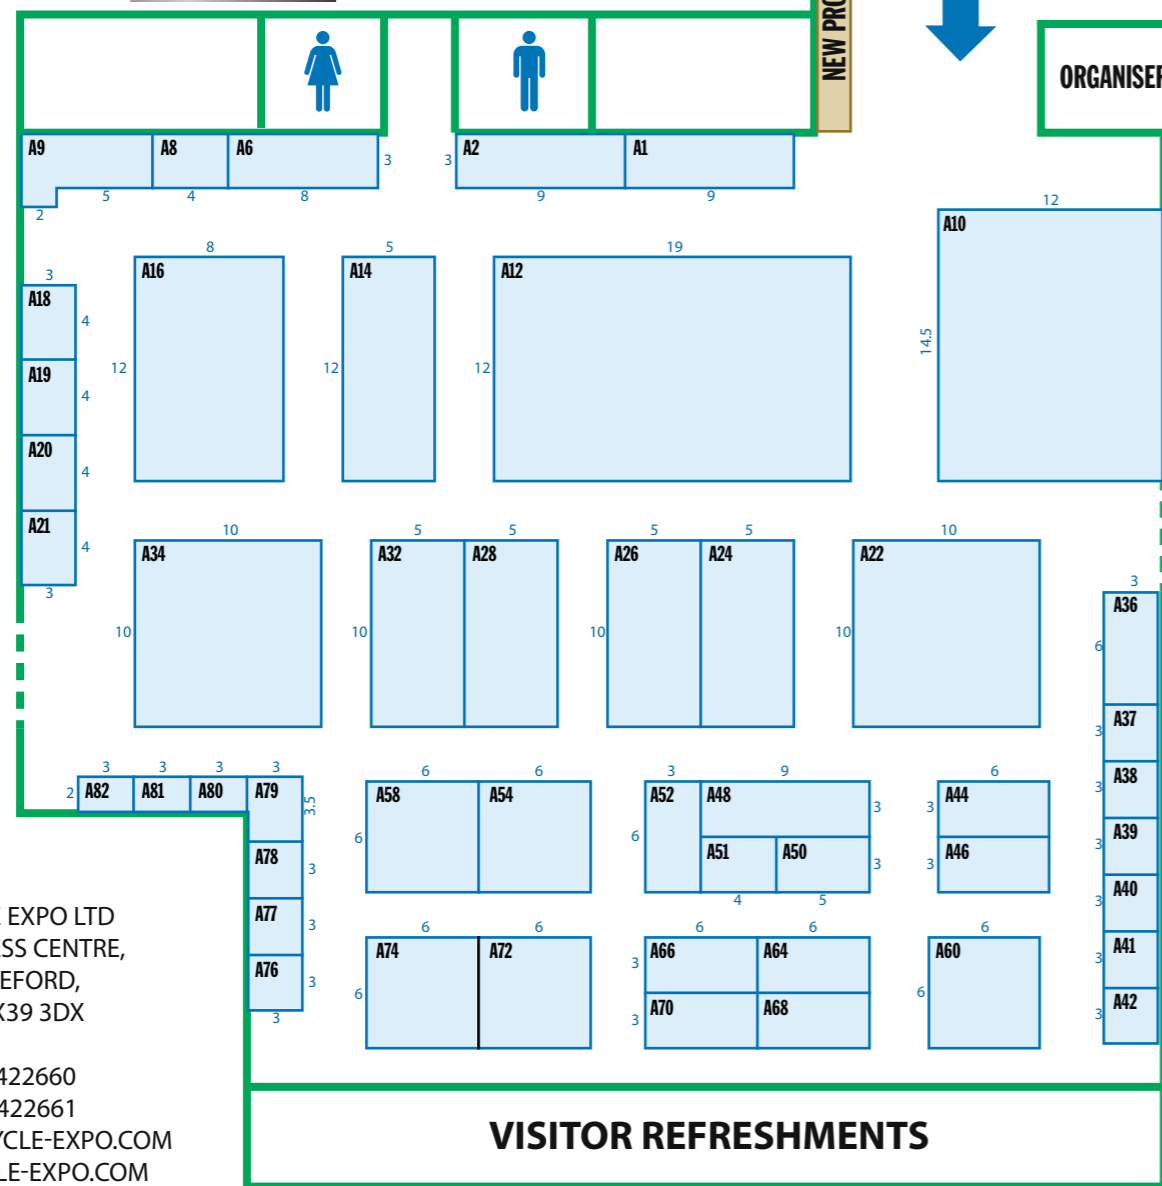

20 YEARS DOING THE BUSINESS
STONELEIGH PARK, 18-20 JANUARY 2015

HALL A

HALL B

8/10
visitors arranged more business at Expo 2014

83%
of business was placed within three months of Expo 2014

65%
of visitors to Expo attend every year

85%
of visitors to Expo are decision makers

6/10
Expo visitors are actively seeking new products

EXPO 2015 STAND PLAN
18-20 JANUARY 2015
STONELEIGH PARK, WARKS

MOTORCYCLE TRADE EXPO LTD
CADDSDOWN BUSINESS CENTRE,
CLOVELLY RD, BIDEFORD,
NORTH DEVON, EX39 3DX