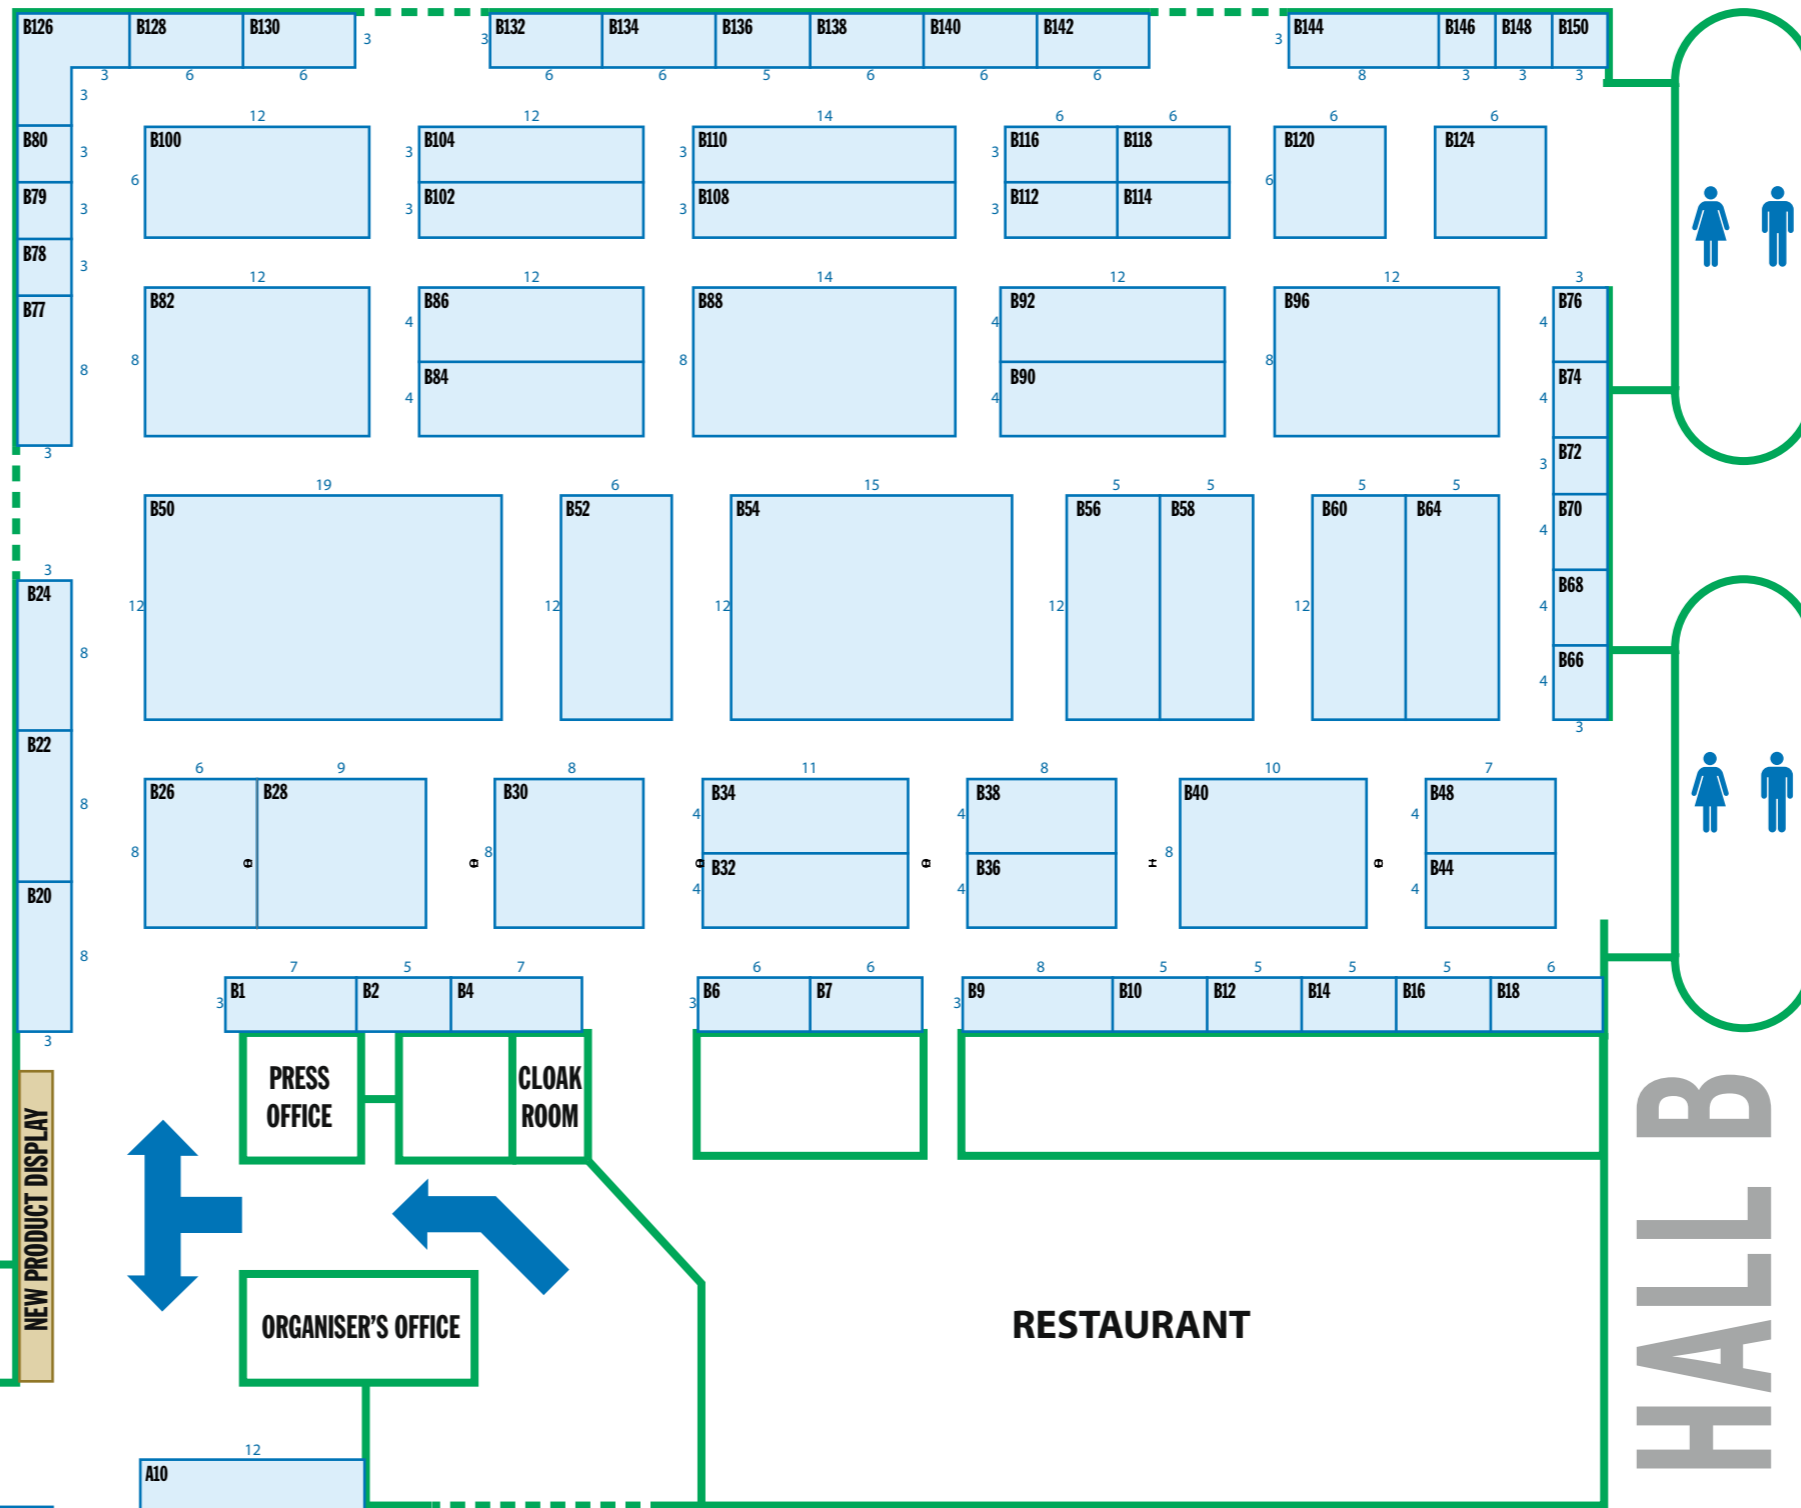

20 YEARS DOING THE BUSINESS
STONELEIGH PARK, 18-20 JANUARY 2015

HALL A

HALL B

8/10
visitors arranged more business at Expo 2014

83%
of business was placed within three months of Expo 2014

65%
of visitors to Expo attend every year

85%
of visitors to Expo are decision makers

6/10
Expo visitors are actively seeking new products

EXPO 2015 STAND PLAN
18-20 JANUARY 2015
STONELEIGH PARK, WARKS

MOTORCYCLE TRADE EXPO LTD
CADDSDOWN BUSINESS CENTRE,
CLOVELLY RD, BIDEFORD,
NORTH DEVON, EX39 3DX